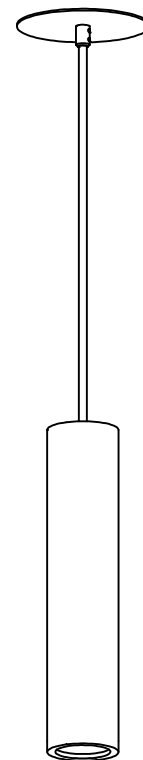

INSTALLATION TYPE

Straight power cable with integral driver