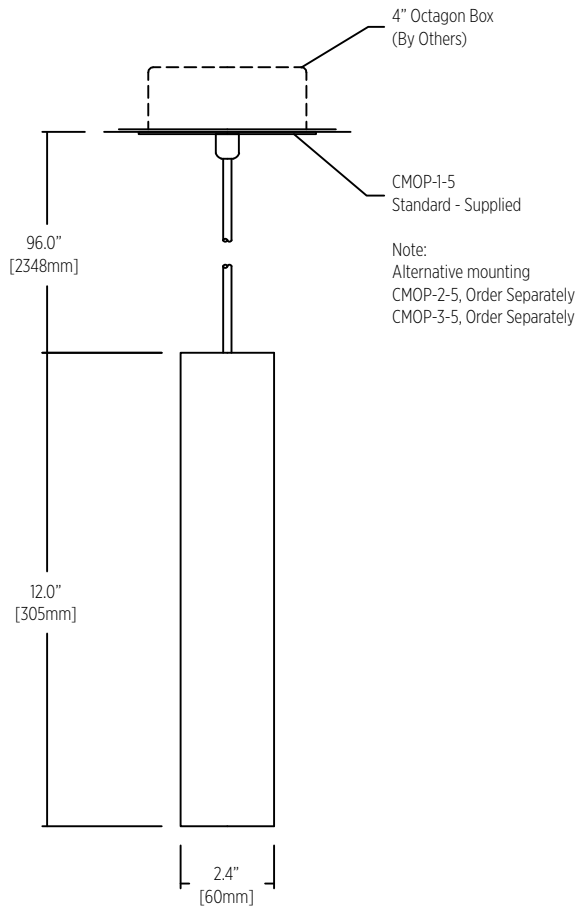

INSTALLATION TYPE

Straight power cable with integral driver