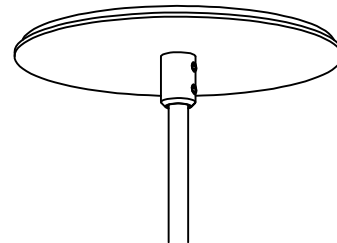

ALTERNATIVE MOUNTING OPTION

CMOP-2-5 Order Separately

Mounting Option Power 2-5
65mm Diameter Box (By Others)
Installed in drywall, wood or concrete ceiling

CMOP-3-5 Order Separately